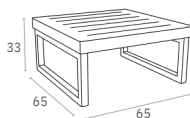

Mykonos Lounge Table