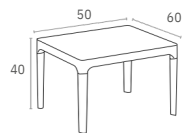

Sky Side Table

Sky Side Table is made of durable weather-resistant resin. Non-metallic frame will never unravel, rust or decay. It is UV protected which insures the colors will not fade. Can be disassembled. For indoor and outdoor use.

109 Sky Side Table

Colors