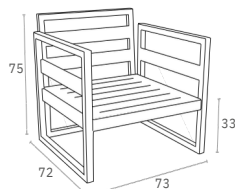

Mykonos Lounge Set XL is designed for easy self assembly, it is made of durable weather-resistant resin reinforced with glass fiber. Non-metallic frame will never unravel, rust or decay. It is UV protected which insures the colors will not fade. Can be disassembled. For indoor and outdoor contract use.

Mykonos Lounge Armchair