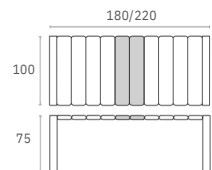

Vegas Table Medium

Extendible table from 180 to 220 cm in polypropylene reinforced with glass fiber. Easily expandable, giving you a choice of two size options. Smart extending mechanism makes it easy to adjust the table to your preferred size. For indoor and outdoor use with UV protection.

774 Vegas Table Medium

253098

Colors