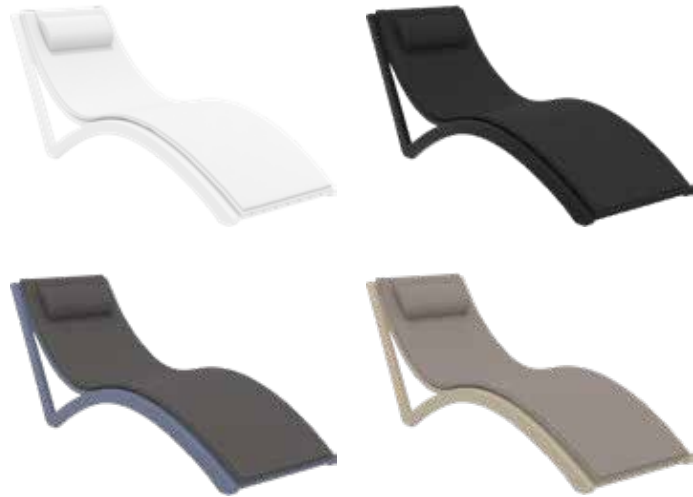

137 Mykonos Lounge Table

Colors

White

Taupe

Silver Grey

Slim

Slim sunlounger is stackable and comes with hidden wheels and anti-slippery rubbers. It is made of durable weather-resistant resin. Non metallic frame will never unravel, rust or decay. It is UV protected which insures the colors will not fade. For outdoor use.

087 Slim

308019

Colors

White

Black

Dark Grey

Taupe

Slim Cushions

3 cm thick Slim cushion and 5 cm thick Slim pillow cushion covered with Etisilk polyester fabric and finished with piping. Cushions are specially designed for Slim sunlounger Water resistant with UV.

144 Slim Cushion