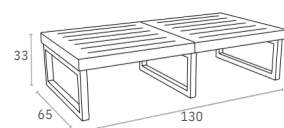

Mykonos Lounge Table XL