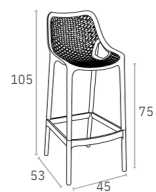

Air Bar 75

Air Bar stool h.75 cm is produced with a single injection of polypropylene reinforced with glass fiber obtained by means of the latest generation of air moulding technology with neutral tones. For indoor and outdoor use.

068 Air Bar 75

184081

Colors