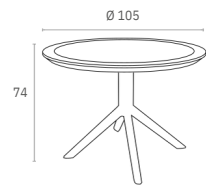

Sky Table Ø105

Sky Table is made of durable weather-resistant resin. Metallic frame will never unravel, rust or decay. It is UV protected which insures the colors will not fade. Can be disassembled. For indoor and outdoor use.

124 Sky Table Ø105

Colors