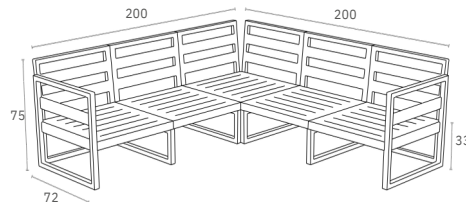

Mykonos Lounge Corner Set is designed for easy self assembly, it is made of durable weather-resistant resin reinforced with glass fiber. Non-metallic frame will never unravel, rust or decay. It is UV protected which insures the colors will not fade. Can be disassembled. For indoor and outdoor contract use.

Mykonos Lounge Corner