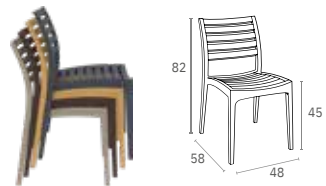

Ares chair is produced with a single injection of polypropylene reinforced with glass fiber obtained by means of the latest generation of air moulding technology with neutral tones. For indoor and outdoor use.

009 Ares

163637

Colors