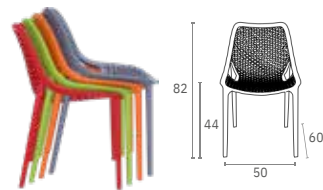

Air chair is produced with a single injection of polypropylene reinforced with glass fiber obtained by means of the latest generation of air moulding technology with neutral tones. For indoor and outdoor use.

014 Air

163635

Colors