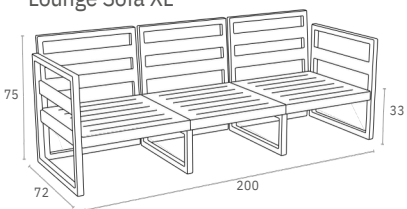

Mykonos Lounge Sofa XL