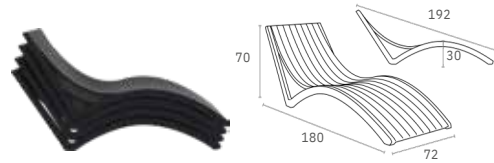

Slim sunlounger is stackable and comes with hidden wheels and anti-slippery rubbers. It is made of durable weather-resistant resin. Non metallic frame will never unravel, rust or decay. It is UV protected which insures the colors will not fade. For outdoor use.

087 Slim

308019