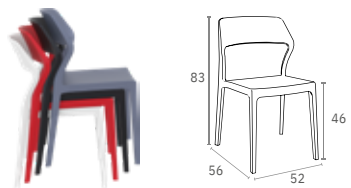

Snow chair is produced with a single injection of polypropylene reinforced with glass fiber obtained by means of the latest generation of air moulding technology with neutral tones. For indoor and outdoor use.

092 Snow

235827

Colors