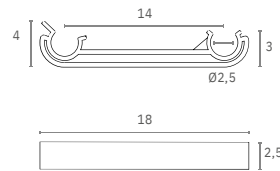

014 Air

163635

Colors

Link

Link linking device in polypropylene to be fixed on the frame.
Suitable for all round legs \varnothing 25mm.

097 Link

Colors

Silver Grey