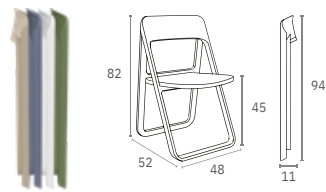

Dream

Dream folding chair is produced with a single injection of polypropylene reinforced with glass fiber obtained by means of the latest generation of air moulding technology with neutral tones. For indoor and outdoor use.

079 Dream

294880

designed by
Frédéric Boonen
bds

Colors

Olive Green