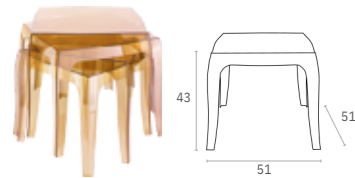

Made with
Makrolon®
The high-tech polycarbonate

Colors

Queen

Stacking side table for indoor and outdoor use in clear polycarbonate. UV - resistant.

065 Queen

Made with **Makrolon®**
The high-tech polycarbonate