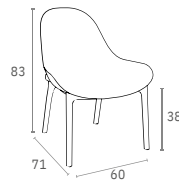

Sky Lounge

Sky lounge chair is produced with recyclable polypropylene seat and legs reinforced with glass fiber. For indoor and outdoor use. Can be disassembled. The SKY collection also includes a coffee table, designed to match the styling silhouette of the chair to perfection.

103 Sky Lounge

257287

Colors

White

Black

Dark Grey

Taupe

Red

Yellow