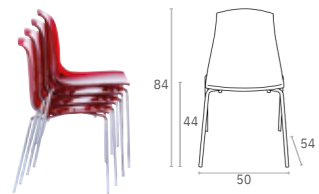

Colors

Allegra

Recyclable polycarbonate main body. Legs frame in tubular chrome steel. Stackable. For indoor use.

057 Allegra

Made with **Makrolon**[®]
The high-tech polycarbonate

Colors

Sky Folding Table 60