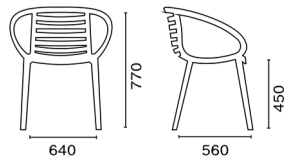

Mambo Sessel, stapelbarer Monobloc-Sessel. Es wird mit einer Spritzgusstechnologie aus glasfaserverstärktem Polypropylen hergestellt. Ergonomische Form passt in jede Umgebung. Dank spezieller Materialien ist es eine perfekte Wahl für den Außenbereich. Anti-UV-stabilisiert. Mambo bietet auch großen Komfort mit seiner großen Auswahl an farbenfrohen festen und bauschigen Kissenoptionen.

Mambo

Farben

Weiß

Anthrazit

Grau-Braun