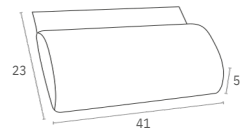

3 cm thick Slim cushion and 5 cm thick Slim pillow cushion covered with Etisilk polyester fabric and finished with piping. Cushions are specially designed for Slim sunlounger Water resistant with UV.

148 Slim Pillow Cushion