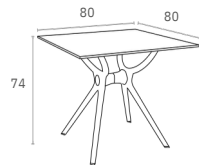

Air Table 80

Table with plastic legs with HPL compact laminated tops 12 mm available in white and black. For indoor and outdoor use. Can be disassembled.

* Dark colors not recommended in direct sunlight.

700 Air Table 80

Colors

White

Black