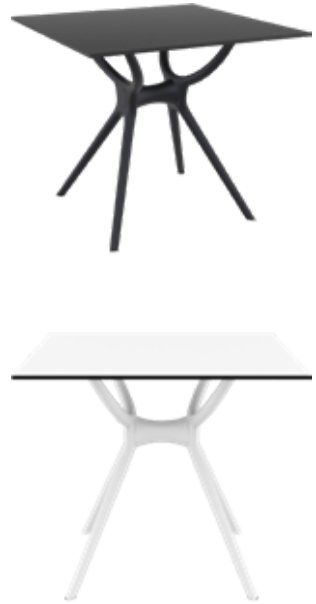

Sky Falttisch Ø60

Farbe des Tischgestells

Farben der HPL-Tischplatten

Air Table 80

Table with plastic legs with HPL compact laminated tops 12 mm available in white and black. For indoor and outdoor use. Can be disassembled.

** Dark colors not recommended in direct sunlight.*

700 Air Table 80

Colors

White

Black

Air Table 140

Table with plastic legs with HPL compact laminated tops 12 mm available in white and black. For indoor and outdoor use. Can be disassembled.