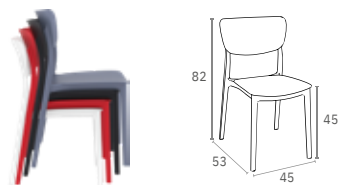

Monna

Monna chair is produced with a single injection of polypropylene reinforced with glass fiber obtained by means of the latest generation of air moulding technology with neutral tones. For indoor and outdoor use.

127 Monna

276554

Colors

White

Black

Dark Grey

Taupe

Red

Olive Green