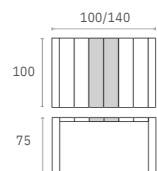

Vegas Table

Extendible table from 100 to 140 cm in polypropylene reinforced with glass fiber. Easily expandable, giving you a choice of two size options. Smart extending mechanism makes it easy to adjust the table to your preferred size. For indoor and outdoor use with UV protection.

772 Vegas Table

253099

Colors

White

Black

Dark Grey

Taupe