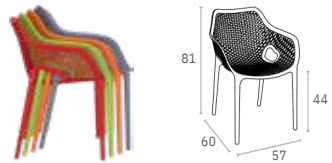

092 Snow

235827

Colors

Bloom

Bloom chair is produced with a single injection of polypropylene reinforced with glass fiber obtained by means of the latest generation of air moulding technology with neutral tones. For indoor and outdoor use.

048 Bloom

207974

Colors

Air XL

Air XL armchair is produced with a single injection of polypropylene reinforced with glass fiber obtained by means of the latest generation of air moulding technology with neutral tones. For indoor and outdoor use.

007 Air XL

182331

Colors

Air chair is produced with a single injection of polypropylene reinforced with glass fiber obtained by means of the latest generation of air moulding technology with neutral tones. For indoor and outdoor use.