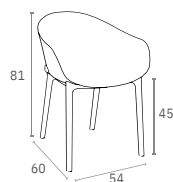

151 Sky Pro

326232

Colors

Sky

Sky armchair is produced with recyclable polypropylene seat and legs reinforced with glass fiber. For indoor and outdoor use. Can be disassembled.

102 Sky

261210

Colors