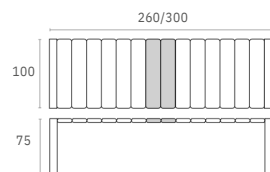

Vegas Table XL

Extendible table from 260 to 300 cm in polypropylene reinforced with glass fiber. Easily expandable, giving you a choice of two size options. Smart extending mechanism makes it easy to adjust the table to your preferred size. For indoor and outdoor use with UV protection.

776 Vegas Table XL

253097

Colors