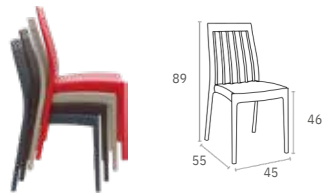

Soho chair is produced with a single injection of polypropylene reinforced with glass fiber obtained by means of the latest generation of air moulding technology with neutral tones. For indoor and outdoor use.

054 Soho

201772

Colors

White

Black

Dark Grey

Brown

Taupe

Red