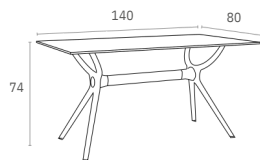

Air Table 140

Table with plastic legs with HPL compact laminated tops 12 mm available in white and black. For indoor and outdoor use. Can be disassembled.

* Dark colors not recommended in direct sunlight.

705 Air Table 140

Colors

White

Black