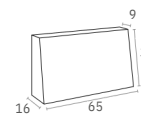

Mykonos Lounge Armchair

Mykonos Lounge Sofa XL

Mykonos Lounge Table XL

Mykonos Seat Cushion

Mykonos Backrest Cushion

133 Mykonos Lounge Set XL

282198

Colors