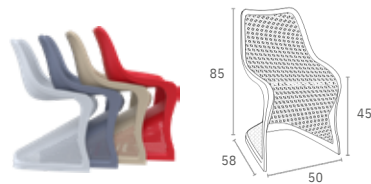

129 Lucy

276562

Colors

Snow chair is produced with a single injection of polypropylene reinforced with glass fiber obtained by means of the latest generation of air moulding technology with neutral tones. For indoor and outdoor use.

092 Snow

235827

Colors

Bloom

Bloom chair is produced with a single injection of polypropylene reinforced with glass fiber obtained by means of the latest generation of air moulding technology with neutral tones. For indoor and outdoor use.

048 Bloom

207974

Colors

Air XL

Air XL armchair is produced with a single injection of polypropylene reinforced with glass fiber obtained by means of the latest generation of air moulding technology with neutral tones. For indoor and outdoor use.