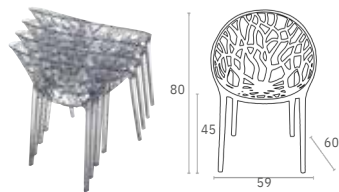

Stacking armchair for indoor and outdoor use in clear polycarbonate moulded with gas technology of the second generation. Scratch resistant, UV - resistant.

052 Crystal

108091

Made with
Makrolon®
The high-tech polycarbonate