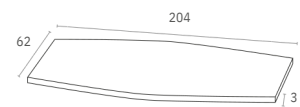

3 cm thick Slim cushion and 5 cm thick Slim pillow cushion covered with Etisilk polyester fabric and finished with piping. Cushions are specially designed for Slim sunlounger Water resistant with UV.

144 Slim Cushion