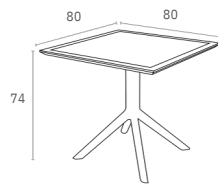

Sky Table 80

Sky Table is made of durable weather-resistant resin. Metallic frame will never unravel, rust or decay. It is UV protected which insures the colors will not fade. Can be disassembled. For indoor and outdoor use.

106 Sky Table 80

Colors

White

Black

Dark Grey

Taupe

Olive Green