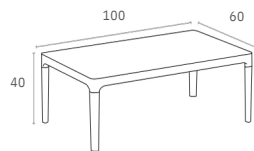

104 Sky Lounge Table

257118

Colors

Dream

Dream folding chair is produced with a single injection of polypropylene reinforced with glass fiber obtained by means of the latest generation of air moulding technology with neutral tones. For indoor and outdoor use.