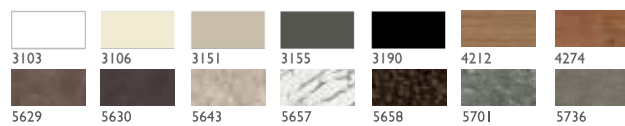

Sky Falttisch Ø60

Farbe des Tischgestells

Farben der HPL-Tischplatten

Air Table 80

Table with plastic legs with HPL compact laminated tops 12 mm available in white and black. For indoor and outdoor use. Can be disassembled.