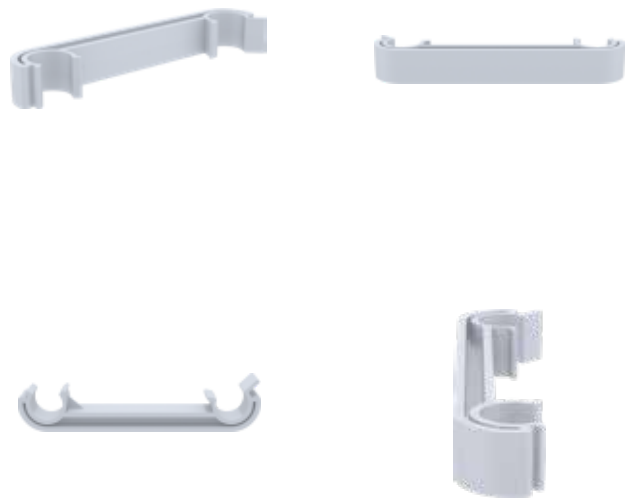

014 Air

163635

Colors

Link

Link linking device in polypropylene to be fixed on the frame.
Suitable for all round legs \varnothing 25mm.

097 Link

Colors

Silver Grey