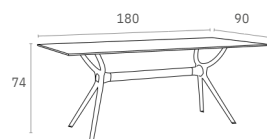

Air Table 180

Table with plastic legs with HPL compact laminated tops 12 mm available in white and black. For indoor and outdoor use. Can be disassembled.

* Dark colors not recommended in direct sunlight.

715 Air Table 180

Colors

White

Black