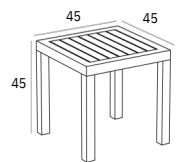

066 Ocean Side Table

Colors

Vegas Table

Extendible table from 100 to 140 cm in polypropylene reinforced with glass fiber. Easily expandable, giving you a choice of two size options. Smart extending mechanism makes it easy to adjust the table to your preferred size. For indoor and outdoor use with UV protection.