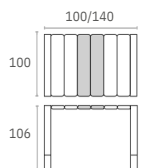

Vegas Bar 100

Extendible bar table from 100 to 140 cm in polypropylene reinforced with glass fiber. Easily expandable, giving you a choice of two size options. Smart extending mechanism makes it easy to adjust the bar table to your preferred size. For indoor and outdoor use with UV protection.

782 Vegas Bar 100

Colors