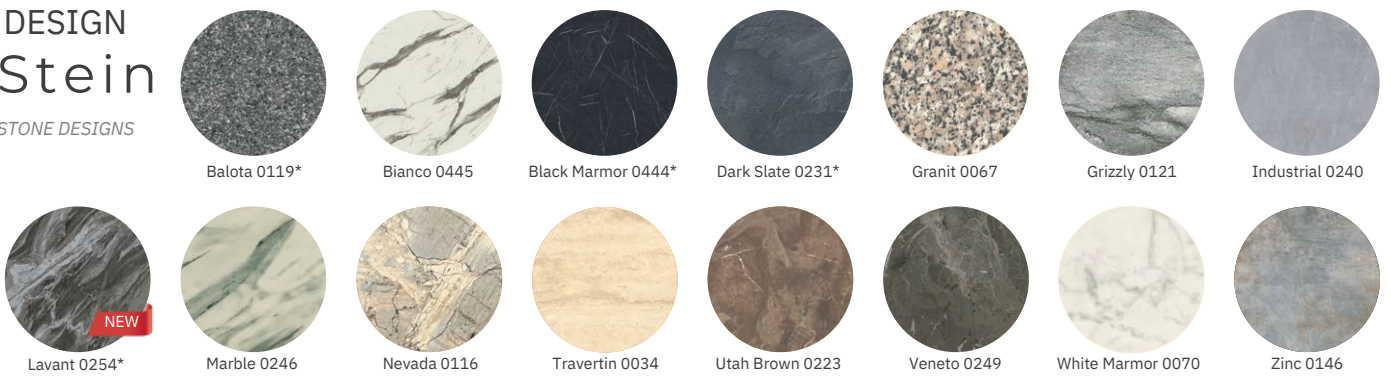

DESIGN Stein

STONE DESIGNS